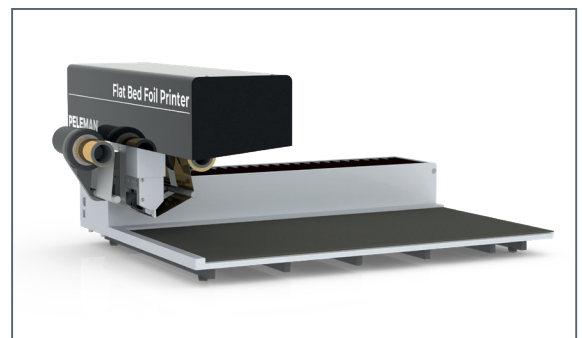

# Flat Bed Foil Printer

Digital Foil Printing

## Flat Bed Foil Printer

The Flat Bed Foil Printer is a digital printer that prints foil directly from a digital file on flat and smooth surfaces. Just connect the Flat Bed Foil Printer to your computer, download the software and start printing.

### Features & Benefits

- Easily personalize products in-house
- Includes software that does multiple prints in a single production run
- The printer is extremely versatile: you can print text, drawings, logos, special font on flat and smooth surfaces like covers, paper, cardboard, pvc, fabric,...
- Can print on the spine of covers
- Desktop model
- Cost savings: no dye needed
- Personalization possible from one piece
- Print substrates: flat, smooth, semi-smooth and coated surfaces

### Features

- Maximum printing surface (WxL): 410 mm x 280 mm (16" x 11")
- Speed: up to 2,5 cm/sec (1inch/sec)
- Resolution: 300 x 300 dpi