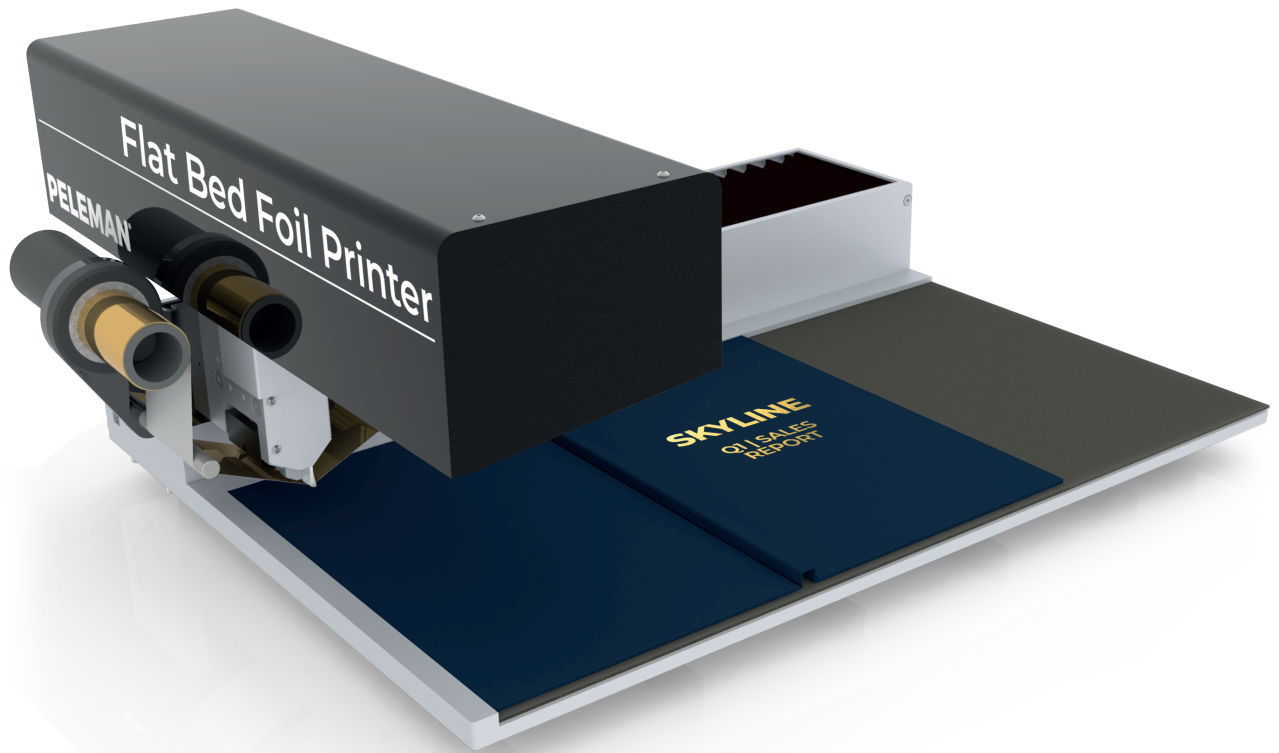

# Flat Bed Foil Printer

Digital Foil Printing

## Flat Bed Foil Printer

The Flat Bed Foil Printer is a digital printer that prints foil directly from a digital file on flat and smooth surfaces. Just connect the Flat Bed Foil Printer to your computer, download the software and start printing.

### Features & Benefits

- Easily personalize products in-house
- Includes software that does multiple prints in a single production run
- The printer is extremely versatile: you can print text, drawings, logos, special font on flat and smooth surfaces like covers, paper, cardboard, pvc, fabric,...
- Can print on the spine of covers
- Desktop model
- Cost savings: no dye needed
- Personalization possible from one piece
- Print substrates: flat, smooth, semi-smooth and coated surfaces

### Features

- Maximum printing surface (WxL): 410 mm x 280 mm (16" x 11")
- Speed: up to 2,5 cm/sec (1inch/sec)
- Resolution: 300 x 300 dpi