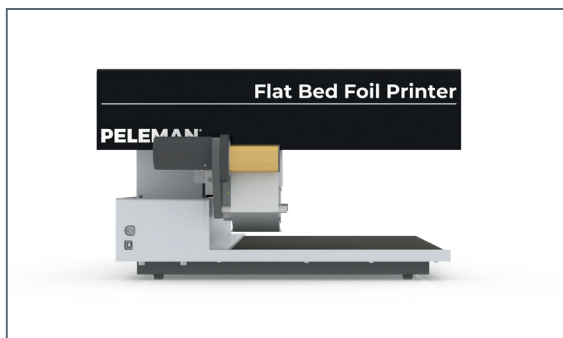

# Flat Bed Foil Printer

Digital Foil Printing

## Flat Bed Foil Printer

The Flat Bed Foil Printer is a digital printer that prints foil directly from a digital file on flat and smooth surfaces. Just connect the Flat Bed Foil Printer to your computer, download the software and start printing.

### Features

- Maximum printing surface (WxL): 410 mm x 280 mm (16" x 11")
- Speed: up to 2,5 cm/sec (1inch/sec)
- Resolution: 300 x 300 dpi

### Specifications

- Size: 615 mm x 503 mm x 295 mm
- Weight: 25 kg
- Connection to computer with USB 2.0
- Operating systems: Windows XP, Vista, 7, 8 and 10
- Electrical consumption: max. 72 Watt