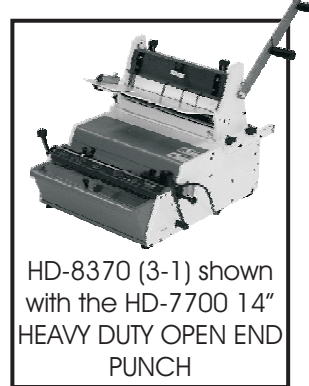

HD-4470

Comb Opener Module

✓ NOW 14 Inches

HD-4470 shown mounted on the OD-4012 Electric Punch

14" (356MM) COMB OPENER MODULE

FEATURES

- ✓ Will Bind Up To 2" (51MM) thick and 14" (356MM) Wide.
- ✓ The Opener Has an Adjustable Ring Opener Control for Exact Book Placement.
- ✓ Optional Interface Kit. Use as a stand alone or in combination with any Rhin-O-Tuff vertical punch and obtain maximum binding and punching throughput.
- ✓ One year limited factory warranty.
- ✓ Fast, accurate and built with Rhin-O-Tuff reliability.

THE ULTIMATE IN:

Quality Paper Punching
and Book Binding Equipment
at Affordable Prices

Call **1-800-390-5782** For a Dealer Near You or Visit
www.RHIN-O-TUFF.com

HD-4470

MACHINE SPECIFICATIONS

ELECTRICAL REQUIREMENTS			WEIGHT		DIMENSIONS		
VOLTS AC	AMPS	Hz	MACHINE	SHIPPING	HEIGHT	WIDTH	DEPTH
-	-	-	16 lbs.	23 lbs.	12"	19"	14"

12 Standard Punch Die Patterns Available. All Other Patterns Available Upon Request.

APES-14 AUTOMATIC PAPER EJECTOR & STACKER

HD-7700H HORIZONTAL PUNCH

HD-7700 14" OPEN ENDED PUNCH

HD-7500H 24" HEAVY DUTY HORIZONTAL PUNCH

HD-4170 Rhin-O-Roll

PC-248 MANUAL PUNCH AND ELECTRIC COILING SYSTEM

HD-8370 (3-1) shown with the HD-7700 14" HEAVY DUTY OPEN END PUNCH

HD-8000 WIRE CLOSER

HD-4170 12" COIL INSERTER mounted on the OD-4012 11" ELECTRIC PUNCH