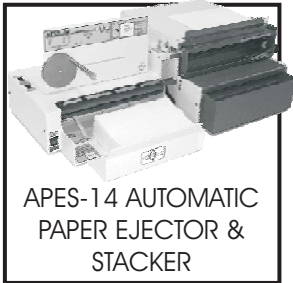

HD-4470

Comb Opener Module

✓ NOW 14 Inches

HD-4470 shown mounted on the OD-4012 Electric Punch

14" (356MM) COMB OPENER MODULE

FEATURES

- ✓ Will Bind Up To 2" (51MM) thick and 14" (356MM) Wide.
- ✓ The Opener Has an Adjustable Ring Opener Control for Exact Book Placement.
- ✓ Optional Interface Kit. Use as a stand alone or in combination with any Rhin-O-Tuff vertical punch and obtain maximum binding and punching throughput.
- ✓ One year limited factory warranty.
- ✓ Fast, accurate and built with Rhin-O-Tuff reliability.

THE ULTIMATE IN:

Quality Paper Punching
and Book Binding Equipment
at Affordable Prices

Call **1-800-390-5782** For a Dealer Near You or Visit
www.RHIN-O-TUFF.com

HD-4470

MACHINE SPECIFICATIONS

ELECTRICAL REQUIREMENTS			WEIGHT		DIMENSIONS		
VOLTS AC	AMPS	Hz	MACHINE	SHIPPING	HEIGHT	WIDTH	DEPTH
-	-	-	16 lbs.	23 lbs.	12"	19"	14"

12 Standard Punch Die Patterns Available. All Other Patterns Available Upon Request.

APES-14 AUTOMATIC PAPER EJECTOR & STACKER

HD-7700H HORIZONTAL PUNCH

HD-7700 14" OPEN ENDED PUNCH

HD-7500H 24" HEAVY DUTY HORIZONTAL PUNCH

HD-4170 Rhin-O-Roll

PC-248 MANUAL PUNCH AND ELECTRIC COILING SYSTEM

HD-8370 (3-1) shown with the HD-7700 14" HEAVY DUTY OPEN END PUNCH

HD-8000 WIRE CLOSER

HD-4170 12" COIL INSERTER mounted on the OD-4012 11" ELECTRIC PUNCH