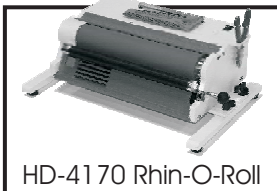

HD-4470

Comb Opener Module

✓ NOW 14 Inches

HD-4470 shown mounted on the OD-4012 Electric Punch

14" (356MM) COMB OPENER MODULE

FEATURES

- ✓ Will Bind Up To 2" (51MM) thick and 14" (356MM) Wide.
- ✓ The Opener Has an Adjustable Ring Opener Control for Exact Book Placement.
- ✓ Optional Interface Kit. Use as a stand alone or in combination with any Rhin-O-Tuff vertical punch and obtain maximum binding and punching throughput.
- ✓ One year limited factory warranty.
- ✓ Fast, accurate and built with Rhin-O-Tuff reliability.

12 Standard Punch Die Patterns Available. All Other Patterns Available Upon Request.

APES-14 AUTOMATIC PAPER EJECTOR & STACKER

HD-7700H HORIZONTAL PUNCH

HD-7700 14" OPEN ENDED PUNCH

HD-7500H 24" HEAVY DUTY HORIZONTAL PUNCH

HD-4170 Rhin-O-Roll

PC-248 MANUAL PUNCH AND ELECTRIC COILING SYSTEM

HD-8370 (3-1) shown with the HD-7700 14" HEAVY DUTY OPEN END PUNCH

HD-8000 WIRE CLOSER

HD-4170 12" COIL INSERTER mounted on the OD-4012 11" ELECTRIC PUNCH