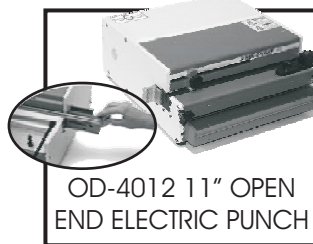

HD-4470

Comb Opener Module

✓ NOW 14 Inches

HD-4470 shown mounted on the OD-4012 Electric Punch

14" (356MM) COMB OPENER MODULE

FEATURES

- ✓ Will Bind Up To 2" (51MM) thick and 14" (356MM) Wide.
- ✓ The Opener Has an Adjustable Ring Opener Control for Exact Book Placement.
- ✓ Optional Interface Kit. Use as a stand alone or in combination with any Rhin-O-Tuff vertical punch and obtain maximum binding and punching throughput.
- ✓ One year limited factory warranty.
- ✓ Fast, accurate and built with Rhin-O-Tuff reliability.

HD-4170 Rhin-O-Roll

PC-248 MANUAL PUNCH AND ELECTRIC COILING SYSTEM

HD-8370 (3-1) shown with the HD-7700 14" HEAVY DUTY OPEN END PUNCH

HD-8000 WIRE CLOSER

HD-4170 12" COIL INSERTER mounted on the OD-4012 11" ELECTRIC PUNCH

EWC-14 14" All Pitch (Shown) And EWC-24 24" All Pitch Flat Bar Wire Closer

HC-8024 24" WIRE CLOSER

HD-8000 shown with the OD-4012 11" ELECTRIC PUNCH

PAL-M MANUAL Piks-A-Lift

OD-4012 11" OPEN END ELECTRIC PUNCH

HD-7000 14" HEAVY DUTY OPEN END PUNCH

HD-e4100 Electric ECON-O-ROLL Coil Inserter

PAL-14 "Piks-A-Lift" mounted on the OD-4012 ELECTRIC PUNCH

HD-4470 COMB OPENER MODULE with the HD-7700 HEAVY DUTY 14" PUNCH