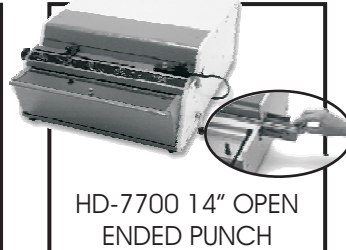

HD-4470

Comb Opener Module

✓ NOW 14 Inches

HD-4470 shown mounted on the OD-4012 Electric Punch

14" (356MM) COMB OPENER MODULE

FEATURES

- ✓ Will Bind Up To 2" (51MM) thick and 14" (356MM) Wide.
- ✓ The Opener Has an Adjustable Ring Opener Control for Exact Book Placement.
- ✓ Optional Interface Kit. Use as a stand alone or in combination with any Rhin-O-Tuff vertical punch and obtain maximum binding and punching throughput.
- ✓ One year limited factory warranty.
- ✓ Fast, accurate and built with Rhin-O-Tuff reliability.

THE ULTIMATE IN:

Quality Paper Punching
and Book Binding Equipment
at Affordable Prices

Call **1-800-390-5782** For a Dealer Near You or Visit
www.RHIN-O-TUFF.com

HD-4470

MACHINE SPECIFICATIONS

ELECTRICAL REQUIREMENTS			WEIGHT		DIMENSIONS		
VOLTS AC	AMPS	Hz	MACHINE	SHIPPING	HEIGHT	WIDTH	DEPTH
-	-	-	16 lbs.	23 lbs.	12"	19"	14"

12 Standard Punch Die Patterns Available. All Other Patterns Available Upon Request.

APES-14 AUTOMATIC PAPER EJECTOR & STACKER

HD-7700H HORIZONTAL PUNCH

HD-7700 14" OPEN ENDED PUNCH

HD-7500H 24" HEAVY DUTY HORIZONTAL PUNCH

HD-4170 Rhin-O-Roll

PC-248 MANUAL PUNCH AND ELECTRIC COILING SYSTEM

HD-8370 (3-1) shown with the HD-7700 14" HEAVY DUTY OPEN END PUNCH

HD-8000 WIRE CLOSER

HD-4170 12" COIL INSERTER mounted on the OD-4012 11" ELECTRIC PUNCH