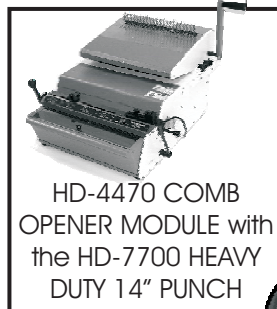

HD-4470

Comb Opener Module

✓ NOW 14 Inches

HD-4470 shown mounted on the OD-4012 Electric Punch

14" (356MM) COMB OPENER MODULE

FEATURES

- ✓ Will Bind Up To 2" (51MM) thick and 14" (356MM) Wide.
- ✓ The Opener Has an Adjustable Ring Opener Control for Exact Book Placement.
- ✓ Optional Interface Kit. Use as a stand alone or in combination with any Rhin-O-Tuff vertical punch and obtain maximum binding and punching throughput.
- ✓ One year limited factory warranty.
- ✓ Fast, accurate and built with Rhin-O-Tuff reliability.

HD-4170 Rhin-O-Roll

PC-248 MANUAL PUNCH AND ELECTRIC COILING SYSTEM

HD-8370 (3-1) shown with the HD-7700 14" HEAVY DUTY OPEN END PUNCH

HD-8000 WIRE CLOSER

HD-4170 12" COIL INSERTER mounted on the OD-4012 11" ELECTRIC PUNCH

EWC-14 14" All Pitch (Shown) And EWC-24 24" All Pitch Flat Bar Wire Closer

HC-8024 24" WIRE CLOSER

HD-8000 shown with the OD-4012 11" ELECTRIC PUNCH

PAL-M MANUAL Piks-A-Lift

OD-4012 11" OPEN END ELECTRIC PUNCH

HD-7000 14" HEAVY DUTY OPEN END PUNCH

HD-e4100 Electric ECON-O-ROLL Coil Inserter

PAL-14 "Piks-A-Lift" mounted on the OD-4012 ELECTRIC PUNCH

HD-4470 COMB OPENER MODULE with the HD-7700 HEAVY DUTY 14" PUNCH