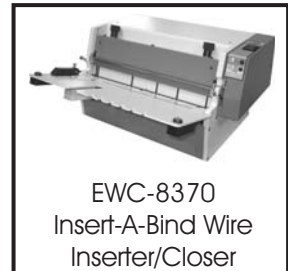

HD-e4100 Electric ECON-O-ROLL Coil Inserter

EWC-8370 Insert-A-Bind Wire Inserter/Closer