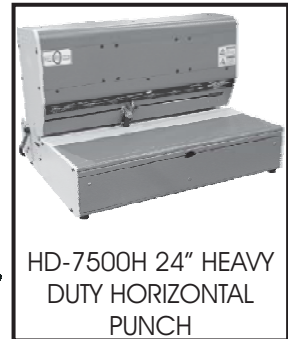

HD-4470

Comb Opener Module

✓ NOW 14 Inches

HD-4470 shown mounted on the OD-4012 Electric Punch

14" (356MM) COMB OPENER MODULE

FEATURES

- ✓ Will Bind Up To 2" (51MM) thick and 14" (356MM) Wide.
- ✓ The Opener Has an Adjustable Ring Opener Control for Exact Book Placement.
- ✓ Optional Interface Kit. Use as a stand alone or in combination with any Rhin-O-Tuff vertical punch and obtain maximum binding and punching throughput.
- ✓ One year limited factory warranty.
- ✓ Fast, accurate and built with Rhin-O-Tuff reliability.

THE ULTIMATE IN:

Quality Paper Punching
and Book Binding Equipment
at Affordable Prices

Call **1-800-390-5782** For a Dealer Near You or Visit
www.RHIN-O-TUFF.com

HD-4470

MACHINE SPECIFICATIONS

ELECTRICAL REQUIREMENTS			WEIGHT		DIMENSIONS		
VOLTS AC	AMPS	Hz	MACHINE	SHIPPING	HEIGHT	WIDTH	DEPTH
-	-	-	16 lbs.	23 lbs.	12"	19"	14"

12 Standard Punch Die Patterns Available. All Other Patterns Available Upon Request.

APES-14 AUTOMATIC PAPER EJECTOR & STACKER

HD-7700H HORIZONTAL PUNCH

HD-7700 14" OPEN ENDED PUNCH

HD-7500H 24" HEAVY DUTY HORIZONTAL PUNCH

HD-4170 Rhin-O-Roll

PC-248 MANUAL PUNCH AND ELECTRIC COILING SYSTEM

HD-8370 (3-1) shown with the HD-7700 14" HEAVY DUTY OPEN END PUNCH

HD-8000 WIRE CLOSER

HD-4170 12" COIL INSERTER mounted on the OD-4012 11" ELECTRIC PUNCH